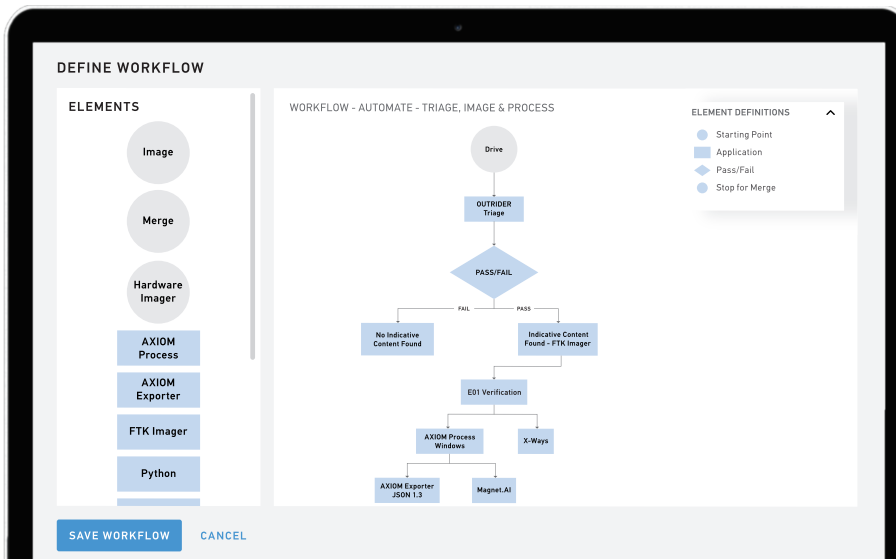

MAGNET AUTOMATE™

What makes Magnet AUTOMATE unique?

SIMPLIFIED WORKFLOW BUILDER

Consistent and easy to use

- Visual workflows designed using an easy drag-and-drop interface.
- Consistent workflows ensure the right workflow is used for each investigation.

SEAMLESS INTEGRATIONS

Keep the toolkit, ditch the complexity

- Seamlessly integrate almost any tool from your forensic toolkit, including mobile acquisition tools.
- Deep integration of Magnet AXIOM - amplify the power of the most complete digital investigation platform.
- Integrate your own custom scripts for advanced flexibility.

PARALLEL PROCESSING

Get more done with existing hardware

- Leverage the full power of your IT investments by processing cases using two or more workstations.
- Utilize assets on-prem, virtual, cloud or hybrid environments.

MAGNET PROFESSIONAL SERVICES & SUPPORT

We're here for you at every stage of the solution journey – from planning to deployment. Our trusted advisors are experts in lab infrastructure consulting and optimization, digital forensic investigations and project execution to ensure your success, accelerate your ramp-up, and maximize your return on investment.

Let us help you find efficiencies in your lab with Magnet AUTOMATE

Request a personalized demo, visit magnetforensics.com/automate or email sales@magnetforensics.com.

© 2020 Magnet Forensics Inc. All rights reserved. Magnet Forensics® and related trademarks are the property of Magnet Forensics Inc. and used in countries around the world.